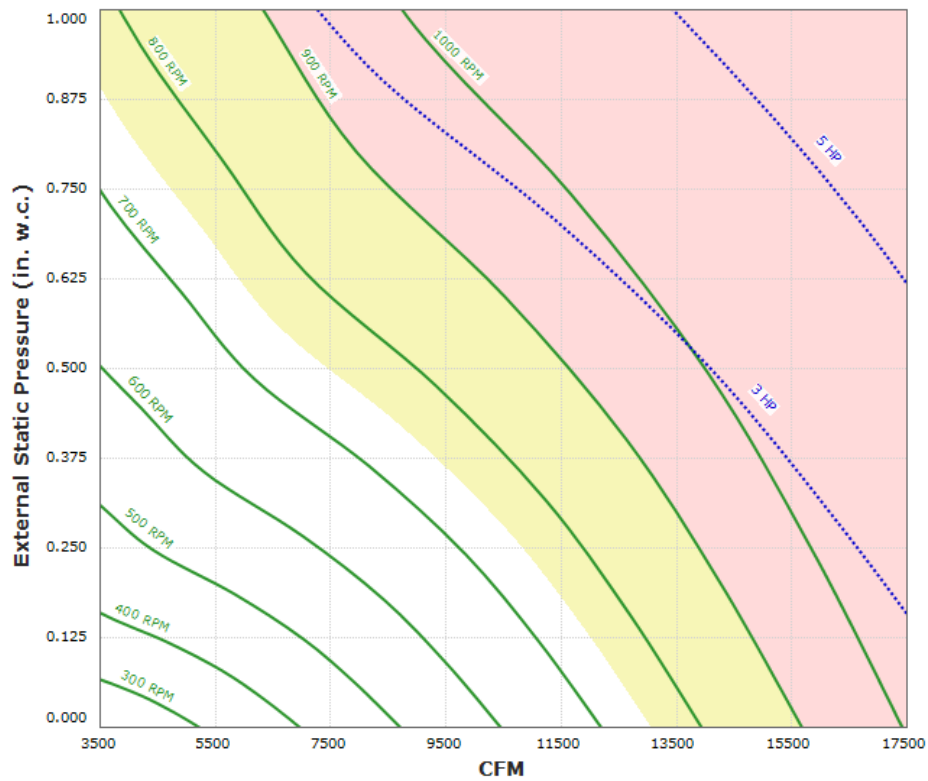

R-AWPD-36-S Performance Curve

Max Sizeable RPM = 900 RPM. Curve shown extended beyond this point for reference only.

Motor DHP00365 has an rpm range of 300 to 900.

Motor DHP00545 has an rpm range of 435 to 900.

Motor DTP0036 has an rpm range of 300 to 900.

Motor DTP0036-50 has an rpm range of 300 to 900.

Motor DTP0054 has an rpm range of 438 to 900.

Motor DTP0054-50 has an rpm range of 358 to 900.

Motor EP00365 has an rpm range of 300 to 900.

Motor EP00545 has an rpm range of 436 to 900.

Motor GP0036 has an rpm range of 300 to 900.

Motor GP0036-50 has an rpm range of 300 to 900.

Motor GP0054 has an rpm range of 450 to 900.

Motor GP0054-50 has an rpm range of 360 to 900.